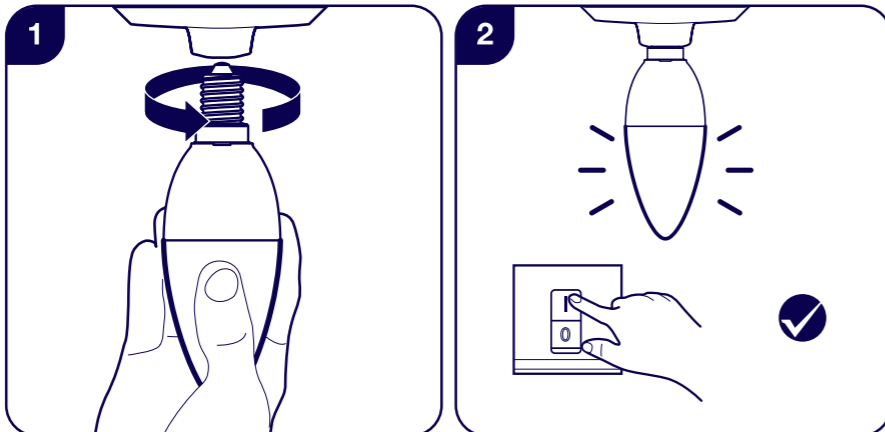

RB 14x
RB 14x T
RB 15x C

innr

change the way
you experience lighting

Hereby, Innr Lighting BV declares that the radio equipment type RB 14x, RB 14x T, RB 15x C are in compliance with Directive 2014/53/EU.