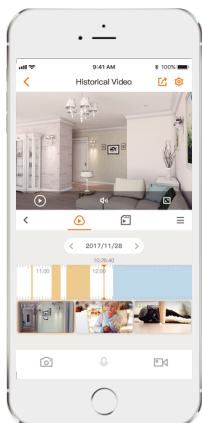

Imou

Ranger IQ

1080P H.265 AI Pan & Tilt Camera

With 1080P Full HD live monitoring and pan & tilt feature, Ranger IQ ensures every corner of your home completely covered. With Sony Starlight sensor it can see color streaming clearly even when it is getting dark. Human Detection quickly finds human targets in the images and send you accurate alerts. With Airfly it can work as center of a smart alarm system, and automatically pan & tilt to watch what really matters.

H.265 1080P Full HD

See more than 720P

Human Detection

Quickly finds human targets in your home

Human Motion Tracking

Automatically tracks moving human targets

Privacy Mask

Hide the lens to protect your personal privacy

Abnormal Sound Alarm

Sends alerts to your smartphone when it detects abnormal sound

Airfly Gateway

Smart connect to alarm sensors

Built-in Siren

Scare stangers away from your home

Diversified Storage

Supports NVR, Cloud Storage or Micro SD card (up to 256GB)

Auto-cruise

Survey the area 360° horizontally

Stay close with what you care

With Cloud service, you will have access to what you care as long as Internet is available. You can record daily or motion videos on Cloud and playback anytime anywhere.