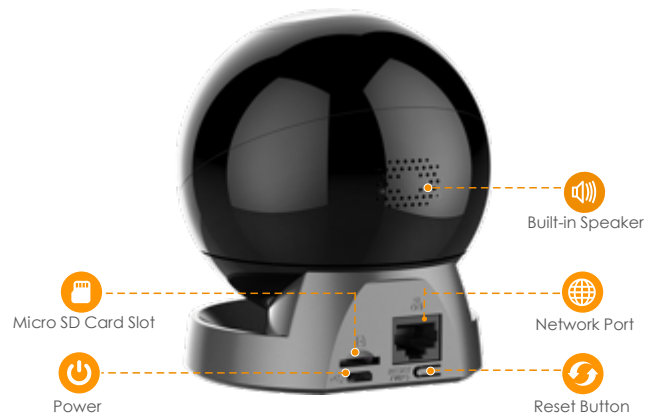

Imou

Ranger IQ

1080P H.265 AI Pan & Tilt Camera

With 1080P Full HD live monitoring and pan & tilt feature, Ranger IQ ensures every corner of your home completely covered. With Sony Starlight sensor it can see color streaming clearly even when it is getting dark. Human Detection quickly finds human targets in the images and send you accurate alerts. With Airfly it can work as center of a smart alarm system, and automatically pan & tilt to watch what really matters.

Abnormal Sound Alarm

Sends alerts to your smartphone when it detects abnormal sound

Airfly Gateway

Smart connect to alarm sensors

Built-in Siren

Scare stangers away from your home

Diversified Storage

Supports NVR, Cloud Storage or Micro SD card (up to 256GB)

Auto-cruise

Survey the area 360° horizontally

Stay close with what you care

With Cloud service, you will have access to what you care as long as Internet is available. You can record daily or motion videos on Cloud and playback anytime anywhere.

Front View

Back View

Specifications

Camera

1/2.8 2" Megapixel Progressive CMOS
 2MP (1920 x 1080)
 Night Vision: 10m(33ft) Distance
 Starlight night vision
 3.6mm Fixed Lens
 Field of View : 87° (H), 46° (V), 107° (D)
 355° Pan & 0~90° Tilt