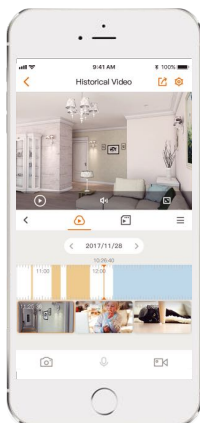

**1080P FHD Video**  
See more than 720P

**Active Deterrence**  
Scare away unwelcome visitors with built-in spotlight and 110dB security siren

**H.265 Codec**  
Save more high-quality video in less space

**Micro SD Card Slot**  
Supports up to 128GB local storage

**Cloud Service**  
Live video, storage, alarm alerts and more