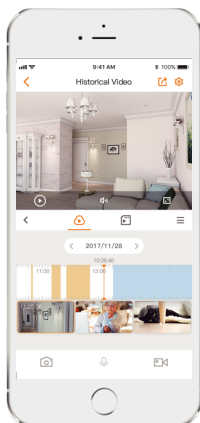

Wi-Fi Connection

IEEE802.11b/g/n(2.4GHz)

Stay close with what you care

With Cloud service, you will have access to what you care as long as Internet is available . You can record daily or motion videos on Cloud and play back anytime anywhere.