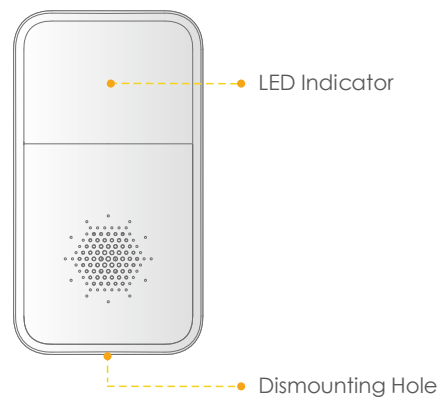

Siren

Siren can be used as a home security system with the Imou detectors. It can also be linked to the Airfly-enabled Wi-Fi camera for security protection. When the Imou sensor detects an intrusion, Siren will ring and the volume can reach up to 85dB.

Specifications

Sound

Sound Intensity: 85dB (1m(3.3ft))

Wireless

Wireless Frequencies: 433MHz

Transmit Power: 10dBm

Transmit Distance: 250m(820ft) open area

General

Tamper: Front cover and rear cover protection

Power: 4x CR123A batteries, 1.5 years battery life

Working Environment: $-10^{\circ}\text{C}\sim+55^{\circ}\text{C}$ ($14^{\circ}\text{F}\sim 131^{\circ}\text{F}$), less than 95%RH

Installation: Wall mount

Dimension: 134 x 74 x 33mm (5.3 x 2.9 x 1.3inch)

Weight: 0.13Kg (0.29lb)

Certification: CE

What's in the box

- 1x Siren
- 1x QSG
- 4x CR123A Battery
- 1x Screw Package