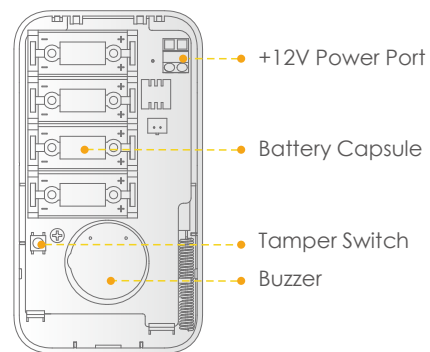

Specifications

Sound

Sound Intensity: 85dB (1m(3.3ft))

Wireless

Wireless Frequencies: 433MHz

Transmit Power: 10dBm

Transmit Distance: 250m(820ft) open area

General

Tamper: Front cover and rear cover protection

Power: 4x CR123A batteries, 1.5 years battery life

Working Environment: $-10^{\circ}\text{C}\sim+55^{\circ}\text{C}$ ($14^{\circ}\text{F}\sim 131^{\circ}\text{F}$), less than 95%RH

Installation: Wall mount

Dimension: 134 x 74 x 33mm (5.3 x 2.9 x 1.3inch)

Weight: 0.13Kg (0.29lb)

Certification: CE

What's in the box

- 1x Siren
- 1x QSG
- 4x CR123A Battery
- 1x Screw Package