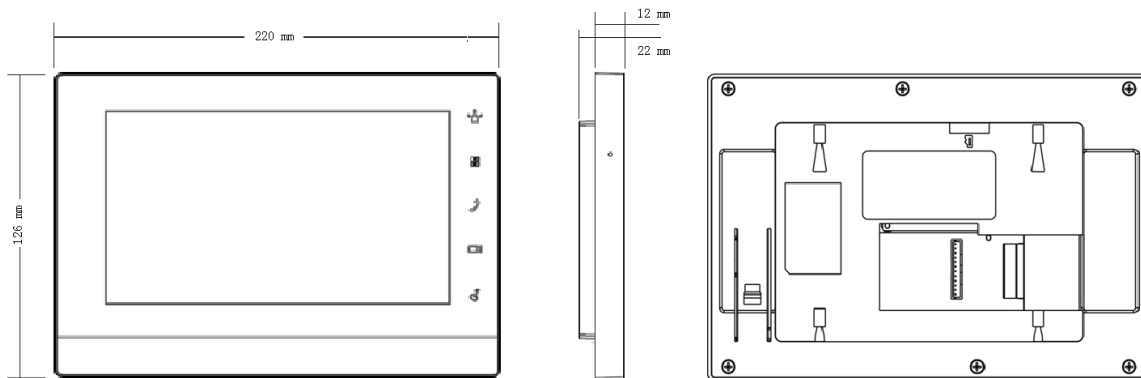

### Features

- Displayer: Color 7-inch TFT LCD, Capacitive touch screen resolution 800×480
- Support 6 wire alarm input extension or home appliance
- Call among households
- Support be extended up to multiple indoor monitors
- Support network signal and power by 2 wires
- Support SD card pluggable, video record and picture snapshot
- Perfect access to IP network by VTNC3000A(reserved)
- Surface mounted & Flush mounted

### Specifications

Model		DHI-VTH1550CHW-2
System	Main Processor	Built-in microcontroller
	Operation System	Embedded LINUX operating system
Video	compression	H.264
	Resolution	800*480
Audio	Audio Input	All-direction microphone
	Audio Output	Embedded loudspeaker
	Bidirectional Talk	Support bidirectional talk
Display	Size	Color 7-inch TFT LCD
Operating modes	input	Mechanical keys(emergency, protection, video talk, monitoring, unlock ), Touch screen technology
Alarm	Alarm input	Support 6 channels input
	Alarm output	Support 1 channel output
Network	Ethernet	10 M / 100 Mbps adaptive

## Dimensions