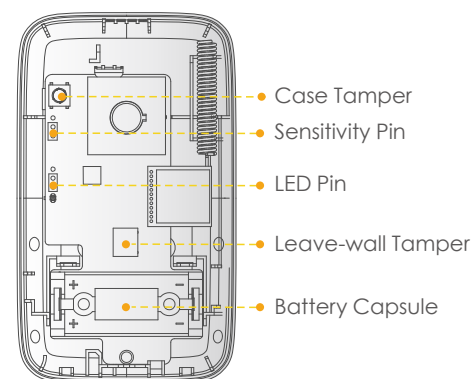

# Motion Detector

Motion Detector is shaped to be placed on a shelf, adhered to a wall, or fit in the corner to protect what you care. It detects break-ins with PIR sensor; the detection range is 12m(39.4ft) and field of view is 90°. You'll get an instant alert message on Imou App When someone breaks in.

### Sensor

Detection: Passive infrared  
 Detection Range: 12m (39.4ft)/90°  
 Alarm Prompt: Notification LED indicator  
 Sensitivity: Two levels (jumper switch)  
 Pet Immunity: ≤18Kg (39.7lb)

### Wireless

Wireless Frequencies: 433MHz  
 Transmit Power: 10dBm  
 Transmit Distance: 200m (656.2ft) open area

### General

Tamper: Unit protection and leaving wall protection  
 Power: 1x CR123A battery, 3 years battery life  
 Working Environment: -10°C~+55°C (14°F~131°F), less than 95%RH  
 Resistance Light: 6500lux  
 Mount Requirement: Wall mount, 2.2~2.5m (7.2~8.2 ft) installation height  
 Dimension: 104 × 62 × 46mm (4.1 × 2.4 × 1.8inch)  
 Weight: 0.1Kg (0.22lb)  
 Certification: CE