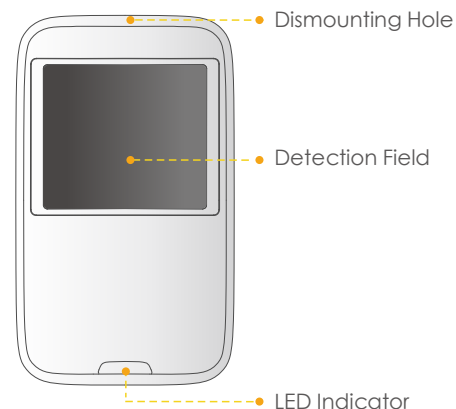

# Motion Detector

Motion Detector is shaped to be placed on a shelf, adhered to a wall, or fit in the corner to protect what you care. It detects break-ins with PIR sensor; the detection range is 12m(39.4ft) and field of view is 90°. You'll get an instant alert message on Imou App When someone breaks in.

### Sensor

Detection: Passive infrared  
 Detection Range: 12m (39.4ft)/90°  
 Alarm Prompt: Notification LED indicator  
 Sensitivity: Two levels (jumper switch)  
 Pet Immunity: ≤18Kg (39.7lb)

### Wireless

Wireless Frequencies: 433MHz  
 Transmit Power: 10dBm  
 Transmit Distance: 200m (656.2ft) open area

### General

Tamper: Unit protection and leaving wall protection  
 Power: 1x CR123A battery, 3 years battery life  
 Working Environment: -10°C~+55°C (14°F~131°F), less than 95%RH  
 Resistance Light: 6500lux  
 Mount Requirement: Wall mount, 2.2~2.5m (7.2~8.2 ft) installation height  
 Dimension: 104 × 62 × 46mm (4.1 × 2.4 × 1.8inch)  
 Weight: 0.1Kg (0.22lb)  
 Certification: CE