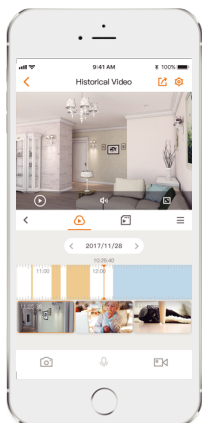

Cell Pro

Wire-Free Security System

Cell Pro is a 100% wire-free security system. Powered with rechargeable battery, you can place the camera anywhere, no need to worry about network cabling or power wiring hassles. Thanks to its IP65 weatherproof design you can use the camera either indoor or outdoor in different scenarios.

- **1080P FHD Video**
  See more than 720P
- **100% Wire-Free**
  Free of network cabling and power wiring hassles
- **Rechargeable Battery**
  6 months battery for a full charge*
  *Frequent alerts may accelerate battery consumption
- **PIR Detection**
  High quality passive IR detector for reducing false alerts
- **Two-way Talk**
  Real-time talk with people in front of the camera
- **H.265 Codec**
  Save more high-quality video in less space
- **IP65**
  Weatherproof for outdoor conditions
- **Cloud Service**
  Live video, storage, alarm alerts and more
- **Local Backup**
  Connect a USB drive to the base station for local recording backup