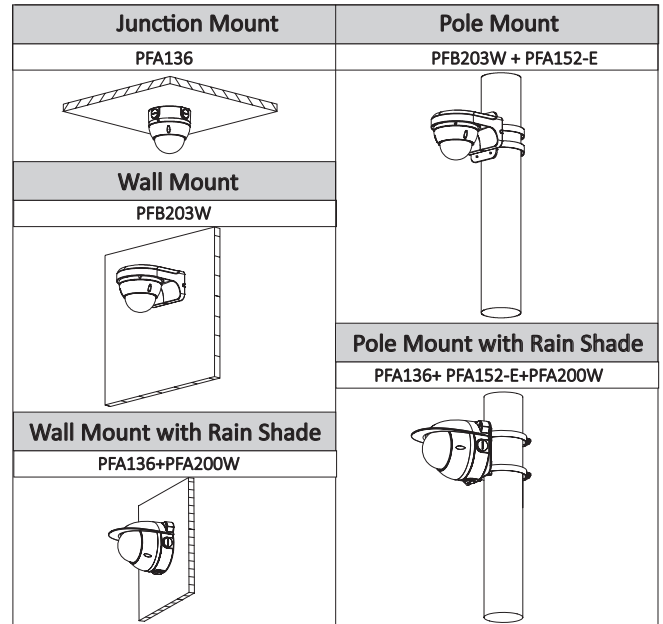

Construction

Casing	Metal
Dimensions	Φ109.9mm × 81mm (4.33" × 3.19")
Net Weight	0.34Kg (0.75lb)
Gross Weight	0.47Kg (1.04lb)

Ordering Information

Type	Part Number	Description	
4MP camera	DH-IPC-HDBW1431EP-0280B	4MP WDR IR Mini-Dome Network Camera, 2.8mm, PAL	
	DH-IPC-HDBW1431EN-0280B	4MP WDR IR Mini-Dome Network Camera, 2.8mm, NTSC	
	IPC-HDBW1431EP-0280B	4MP WDR IR Mini-Dome Network Camera, 2.8mm, PAL	
	IPC-HDBW1431EN-0280B	4MP WDR IR Mini-Dome Network Camera, 2.8mm, NTSC	
	DH-IPC-HDBW1431EP-0360B	4MP WDR IR Mini-Dome Network Camera, 3.6mm, PAL	
	DH-IPC-HDBW1431EN-0360B	4MP WDR IR Mini-Dome Network Camera, 3.6mm, NTSC	
	IPC-HDBW1431EP-0360B	4MP WDR IR Mini-Dome Network Camera, 3.6mm, PAL	
	IPC-HDBW1431EN-0360B	4MP WDR IR Mini-Dome Network Camera, 3.6mm, NTSC	
	Accessories (optional)	PFA136	Junction box
		PFB203W	Wall mount
		PFA152-E	Pole mount
		PFA200W	Rain shade

Accessories

Optional:

Dimensions (mm/inch)