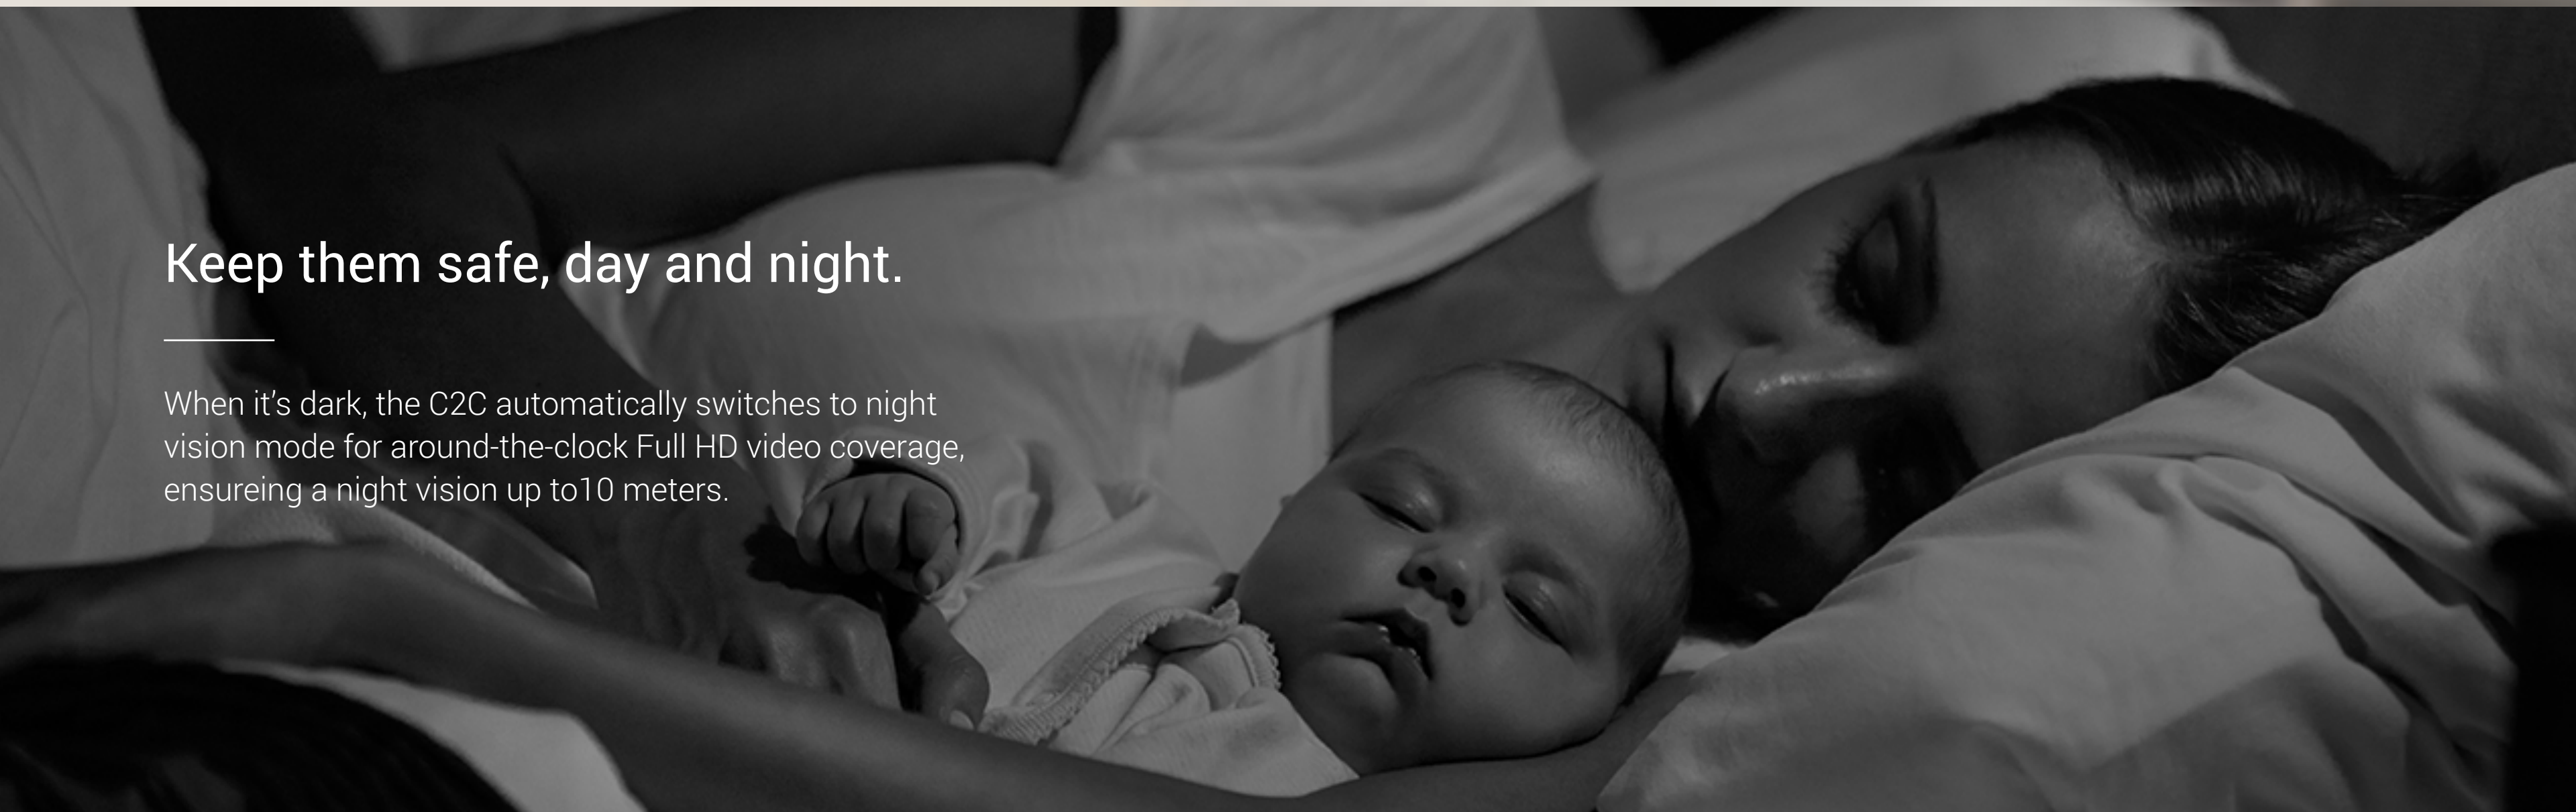

## Smart Home Camera

Simple yet Extremely Powerful.

A Full HD 1080p Wi-Fi camera with a magnetic base, designed for simple and quick installation.

**FHD** 1080p

Night Vision  
up to 10 m (33 ft.)

Supports  
2.4 GHz WiFi

## Full HD 1080p video with a wide-angle lens.

---

The C2C delivers Full HD 1080p video, and with a 108° ultra-wide-angle lens, it covers a wider range of space, so you can keep an eye on what's valuable to you.

## Keep them safe, day and night.

---

When it's dark, the C2C automatically switches to night vision mode for around-the-clock Full HD video coverage, ensuring a night vision up to 10 meters.

## Records only when you need it.

---

With one tap of the EZVIZ App on your mobile device, you can enable the sleep mode. Pause real-time viewing and recording whenever you need the privacy.