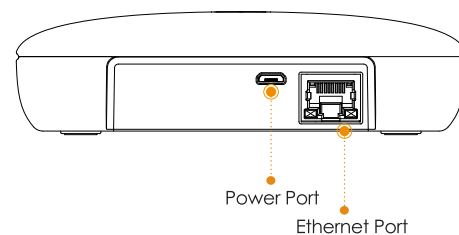

Wireless

Wireless Frequencies: 433MHz
Transmit Power: 10dBm
Transmit Distance: 200m (656.2ft) open area
Wi-Fi: IEEE802.11b/g/n(2.4GHz)