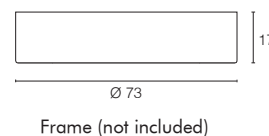

Accent Two

LED Cabinet Spot

Fixed Round

Product Information	LED Power	Max. 3W
	CRI	>80Ra
	CCT	3000K
	LED Lumen	Up to 240lm
	Driver	DC Max. 350mA Driver (not included)
	Beam Angle	 90° included

On Request	Article No.	Description	Article No.	Description
	2.01.0802	Frame Brushed Aluminium for Accent Two (size Ø73 H:17)	see page 253	350mA Constant Current LED Drivers
	2.01.0803	Frame White for Accent Two (size Ø73 H:17)	see page 278	Miniplug

Product List	Article No.	Product Name	Color	LED Lumen	CCT	CRI	Cooling	LED Power	Beam Angle	Cutout Size
	2.11.1127	Cabinet LED spot Accent Two	Brushed Aluminium	240lm	3000K	>80Ra	Passive	Max. 3W	90°	Ø 55mm
	2.11.1591	Cabinet LED spot Accent Two	White	240lm	3000K	>80Ra	Passive	Max. 3W	90°	Ø 55mm