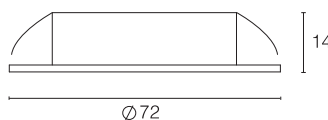

Accent Two

LED Cabinet Spot

Fixed Round

Product Information	LED Power	Max. 3W
	CRI	>80Ra
	CCT	3000K
	LED Lumen	Up to 240lm
	Driver	DC Max. 350mA Driver (not included)
	Beam Angle	 90° included

On Request	Article No.	Description	Article No.	Description
	2.01.0802	Frame Brushed Aluminium for Accent Two (size Ø73 H:17)	see page 253	350mA Constant Current LED Drivers
	2.01.0803	Frame White for Accent Two (size Ø73 H:17)	see page 278	Miniplug

Product List	Article No.	Product Name	Color	LED Lumen	CCT	CRI	Cooling	LED Power	Beam Angle	Cutout Size
	2.11.1127	Cabinet LED spot Accent Two	Brushed Aluminium	240lm	3000K	>80Ra	Passive	Max. 3W	90°	Ø 55mm
	2.11.1591	Cabinet LED spot Accent Two	White	240lm	3000K	>80Ra	Passive	Max. 3W	90°	Ø 55mm