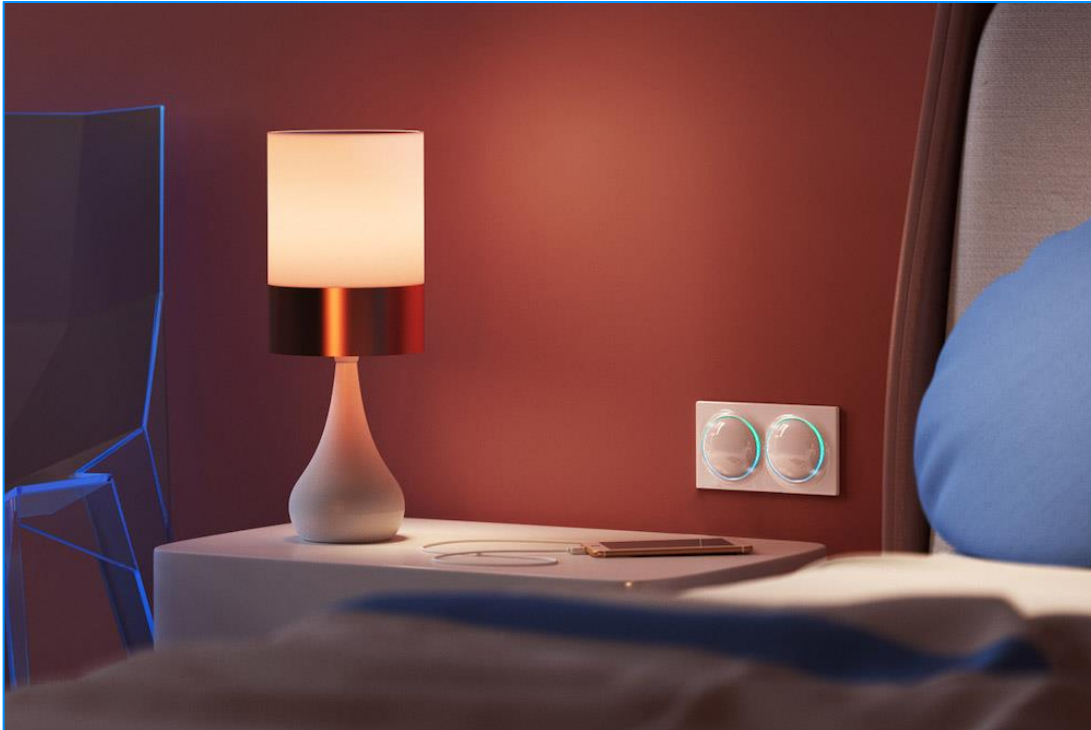

Walli Controller

The Newest Member of the Walli Family

FIBARO

Walli Controller

A beautiful smart Z-Wave remote controller that can activate scenes and interact with the devices.

- Can be used for controlling multiple types of devices, e.g. switches, dimmers, roller shutters.
- Pre-set configurations allow to easily adjust operation for specific type of controlled devices.
- Battery or VDC powered. Equipped with a built-in temperature sensor.
- Compatible in both aesthetical and technical way with other FIBARO and Z-Wave devices.
- Works as a Z-Wave signal repeater when VDC powered (all non-battery operated devices within the network will act as repeaters to increase reliability of the network).

Walli Controller – Use cases

FIBARO

Goodbye! – smart leaving

You can put your Walli Controller near your front doors so you can say goodbye to your home with just a single click.

Goodbye scene can:

- turn off all lights,
- decrease the temperature at your home,
- set shutters and curtains to a desired position,
- arm your alarm,
- lock your doors,
- close the gates or garage doors.

Walli Controller:

- is a smart Z-wave remote,
- supports associations,
- understand other devices,
- can communicate with other Z-Wave devices directly.

Control them all! – smart living

Opening, closing, adjusting, changing the position of all shades or shutters in house can be tiresome. With Walli Controller you can control them all at once. Not only at once, but also to the very exact position, as this is not a simple button, but a smart switch.

Walli Controller:

- versatile smart controller,
- flexible and appropriate for many settings.

Good night! – put your home to sleep

If you didn't have switches at your bedside table, don't worry! Walli Controller is a hassle-free battery powered wall-mounted button which can be easily applied basically anywhere. Now you can set up your Good night scene you always wanted.