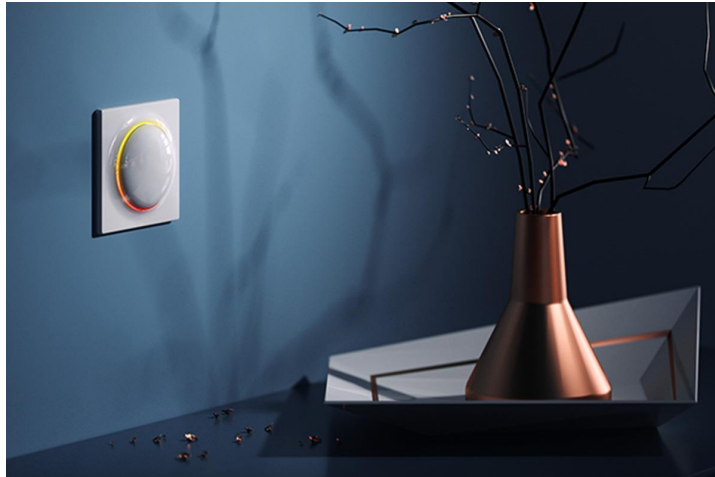

Upgrade
from
a single
switch...

to
a double
without
a mess!