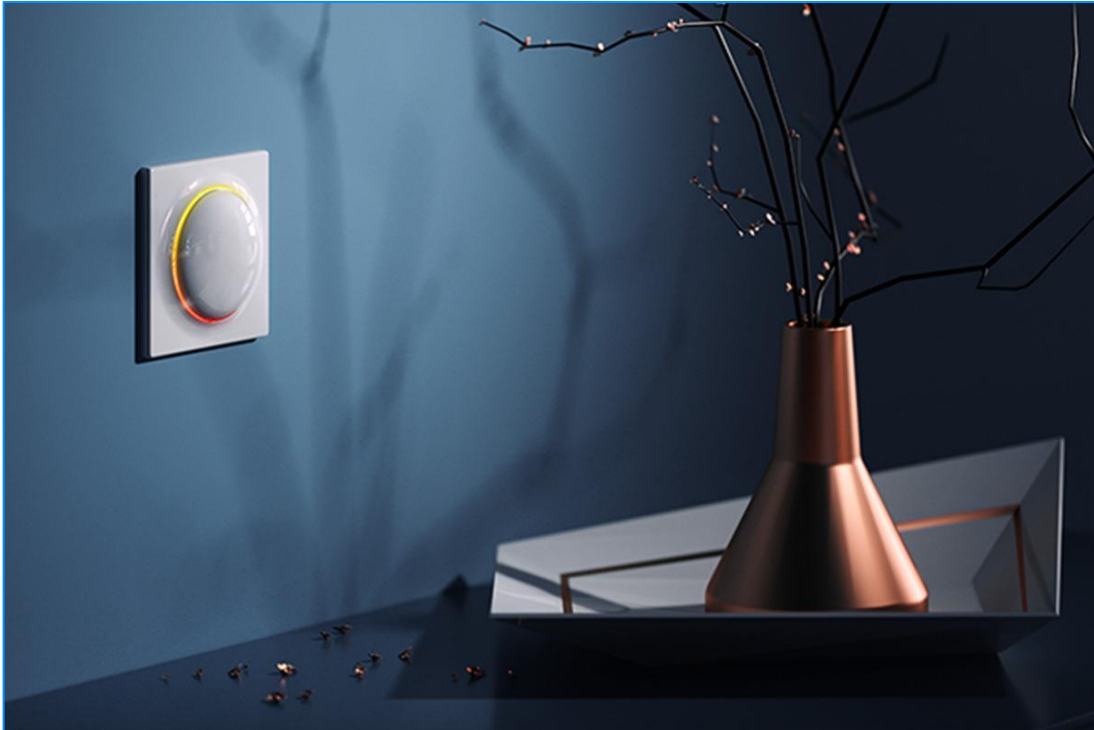

Walli Controller

The Newest Member of the Walli Family

FIBARO

Walli Controller

A beautiful smart Z-Wave remote controller that can activate scenes and interact with the devices.

- Can be used for controlling multiple types of devices, e.g. switches, dimmers, roller shutters.
- Pre-set configurations allow to easily adjust operation for specific type of controlled devices.
- Battery or VDC powered. Equipped with a built-in temperature sensor.
- Compatible in both aesthetical and technical way with other FIBARO and Z-Wave devices.
- Works as a Z-Wave signal repeater when VDC powered (all non-battery operated devices within the network will act as repeaters to increase reliability of the network).

Walli Controller – Use cases

FIBARO

Goodbye! – smart leaving

You can put your Walli Controller near your front doors so you can say goodbye to your home with just a single click.

Goodbye scene can:

- turn off all lights,
- decrease the temperature at your home,
- set shutters and curtains to a desired position,
- arm your alarm,
- lock your doors,
- close the gates or garage doors.

Walli Controller:

- is a smart Z-wave remote,
- supports associations,
- understand other devices,
- can communicate with other Z-Wave devices directly.

Control them all! – smart living

Opening, closing, adjusting, changing the position of all shades or shutters in house can be tiresome. With Walli Controller you can control them all at once. Not only at once, but also to the very exact position, as this is not a simple button, but a smart switch.

Walli Controller:

- versatile smart controller,
- flexible and appropriate for many settings.

Good night! – put your home to sleep

If you didn't have switches at your bedside table, don't worry! Walli Controller is a hassle-free battery powered wall-mounted button which can be easily applied basically anywhere. Now you can set up your Good night scene you always wanted.