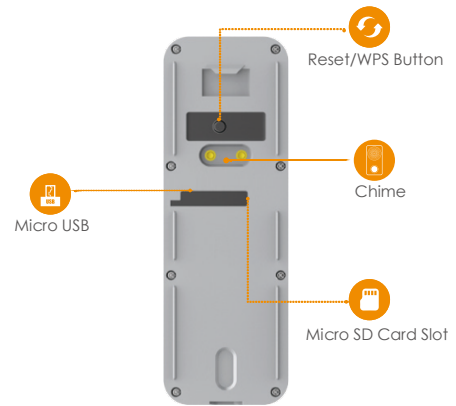

Back View

Specifications

Camera

1/2.9" 2 Megapixel Progressive CMOS
2MP (1920 x 1080)
Night Vision: 5m (16.5ft) Distance
1.9mm Fixed Lens
Field of View : 140° (H), 158° (D)

Video & Audio

Video Compression : H.264
Audio Compression : G.711
Up to 20fps Frame Rate
Two-way Bidirectional Talk
Echo Cancellation

Notice Management

Call Notification
PIR Detection

Network

Wi-Fi: IEEE802.11b/g/n, 2.4GHz
imou App: iOS, Android

Auxiliary Interface

Micro SD Card Slot (up to 64GB)
Built-in Mic & Speaker
WPS/Reset Button
Micro USB Charging Port

General

Battery (Low Power Consumption)
Surface Mounted
Working Environment: -10° C ~ +55° C, Less Than 90%RH
Dimensions: 148 × 50 × 29mm (5.8 × 2 × 1.1inch)
Weight: 600g (1.32lb)
CE, FCC, UL

What's in the box

- 1x Doorbell
- 1x Quick Start Guide
- 1x Surface Mounted Holder
- 1x USB Cable
- 1x Screw Package
- 1x Horizon Level
- 1x Installation Position Map