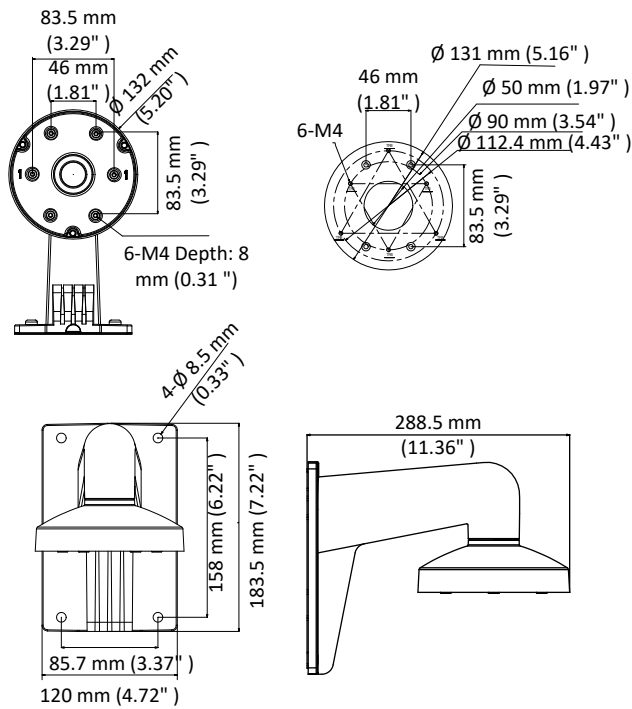

## DS-1273ZJ-130-TRL

Wall Mount

### Dimension

### Parameter

|            |  |
|------------|--|
| Model      | DS-1273ZJ-130-TRL  |
| Parameters | Wall Mount   |
| Appearance | Hikvision White  |
| Material   | Aluminum Alloy   |
| Dimension  | $\varnothing 132$ mm $\times$ 183.5 mm $\times$ 288.5mm (5.20" $\times$ 7.22" $\times$ 11.36") |
| Weight     | 900 g (1.98 lb.)   |

### Note

- The mount should be installed on flat wall
- Waterproof rubber is necessary for the outdoor application.
- The wall must be capable of supporting at least 3 times as much as the total weight of the camera, and the mount.
- The mount's maximum load capacity is 3 kg (6.6 lb.).